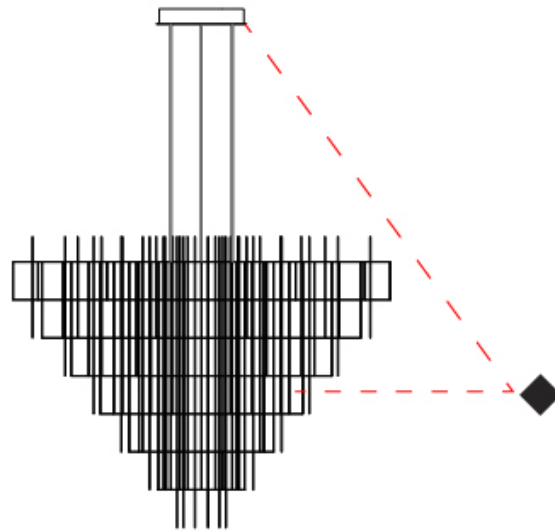

SPY 140H6 SUSPENSION

D101888-

PROJECT _____

TYPE _____

SPECIFIER _____

QUANTITY _____

DATE _____

D