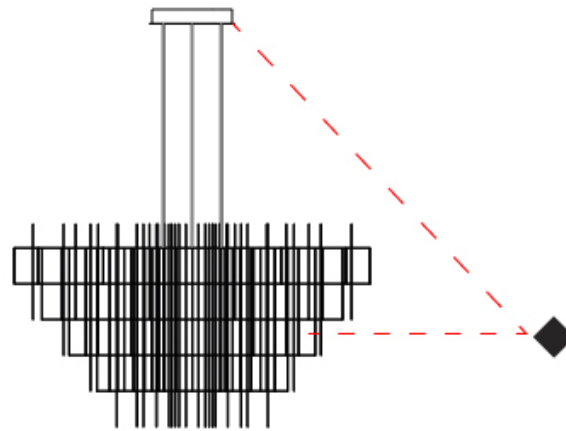

SPY 140H4 SUSPENSION

D101887-

PROJECT	_____
TYPE	_____
SPECIFIER	_____
QUANTITY	_____
DATE	_____

D