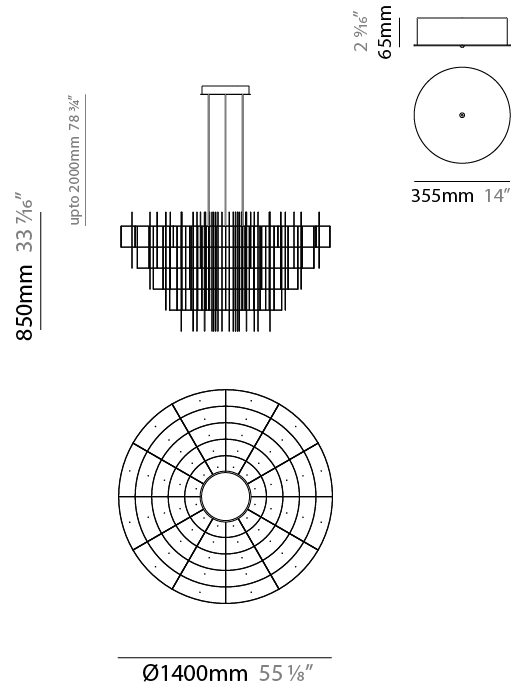

SPY 140H4 SUSPENSION

D101887-

base number   LED Dimming   Color Temperature   Finish Options

1. To build a product code in our configurator select the specify button on the base model # product page
2. To build a manual product code on this datasheet choose from the options listed below in blue font and add the suffix to the base model #

GENERAL

Series: Spy
Subseries: Spy 140H4
Brand: Quasar
Division: Design
Mounting Type: Suspension
Mounting Location: Ceiling
Subcategory: Ambient

PHYSICAL

Shape: Abstract
Diameter (mm): 1400
Diameter (in): 55 ⁷/₈
Height (mm): 850
Height (in): 33 ⁷/₁₆
Max. Overall Height (mm): 2850
Max. Overall Height (in): 112 ³/₁₆
Light Distribution: Omnidirectional
Weight (kg): 8
Weight (lbs): 17.64
[Fixture Finish: NIC / BRA / BBR](#)
Fixture Material: Metal
Cable Details: 2000mm Cable
Upon Request: Custom Sizes

ELECTRICAL

Lamp Type: LED
Input Wattage (W): 158.4
[Dimming: Non-Dimming / Phase Dimming (120vac Only)](#)
Driver Included: Yes
Driver Location: Integrated
Driver Type: Constant Voltage - 120/277Vac
Driver Class: Class 2
Input Voltage (V): 120 - 277
Output Voltage (V): 12

LED

Number of LEDs: 264
[Color Temperature (°K): 2400 / 2800](#)
Max. Delivered Lumen (lm): 7920 (2800K)
CRI: >90 CRI
Lamp Life (hrs): 50000

OPTICAL

RATINGS AND CERTIFICATIONS

Certified By: Certified for North American Standards
IP rating: IP20

PROJECT _____
TYPE _____
SPECIFIER _____
QUANTITY _____
DATE _____