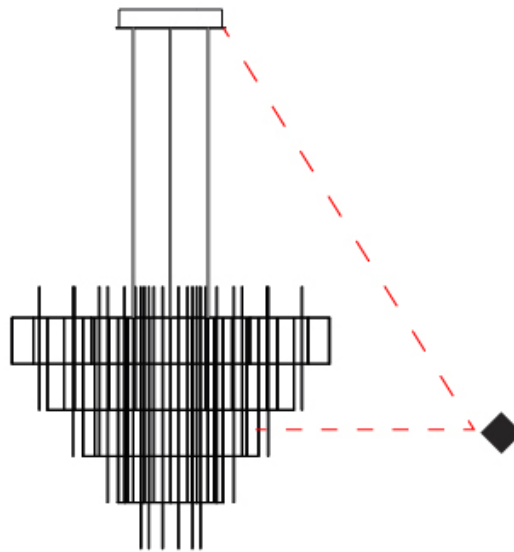

SPY 100 SUSPENSION

D101886-

PROJECT _____

TYPE _____

SPECIFIER _____

QUANTITY _____

DATE _____

D