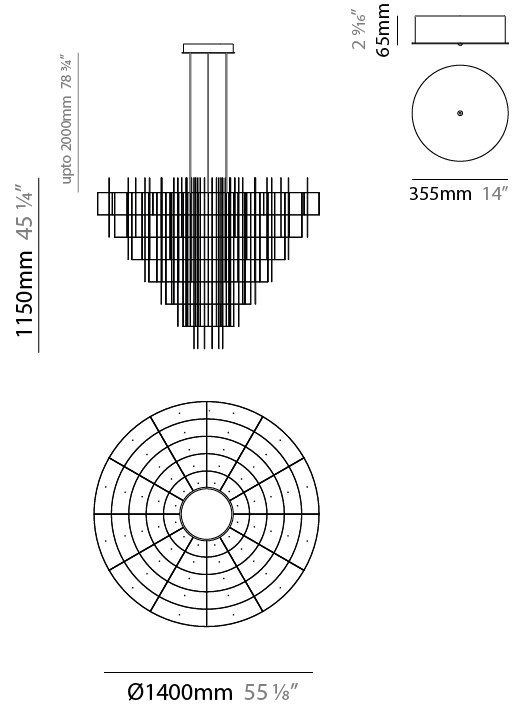

SPY 140H6 SUSPENSION

D101888-

base number   LED Dimming   Color Temperature   Finish Options

1. To build a product code in our configurator select the specify button on the base model # product page
2. To build a manual product code on this datasheet choose from the options listed below in blue font and add the suffix to the base model #

GENERAL

Series: Spy
Subseries: Spy 140H6
Brand: Quasar
Division: Design
Mounting Type: Suspension
Mounting Location: Ceiling
Subcategory: Ambient

PHYSICAL

Shape: Abstract
Diameter (mm): 1400
Diameter (in): 55 1/8
Height (mm): 1150
Height (in): 45 1/4
Max. Overall Height (mm): 3150
Max. Overall Height (in): 124
Light Distribution: Omnidirectional
Weight (kg): 9
Weight (lbs): 19.84
Fixture Finish: [NIC](#) / [BRA](#) / [BBR](#)
Fixture Material: Metal
Cable Details: 2000mm Cable
Upon Request: Custom Sizes

ELECTRICAL

Lamp Type: LED
Input Wattage (W): 194.4
Dimming: [Non-Dimming](#) / [Phase Dimming (120vac Only)](#)
Driver Included: Yes
Driver Location: Integrated
Driver Type: Constant Voltage - 120/277Vac
Driver Class: Class 2
Input Voltage (V): 120 - 277
Output Voltage (V): 12

LED

Number of LEDs: 324
Color Temperature (°K): [2400](#) / [2800](#)
Max. Delivered Lumen (lm): 9720 (2800K)
CRI: >90 CRI
Lamp Life (hrs): 50000

OPTICAL

RATINGS AND CERTIFICATIONS

Certified By: Certified for North American Standards
IP rating: IP20