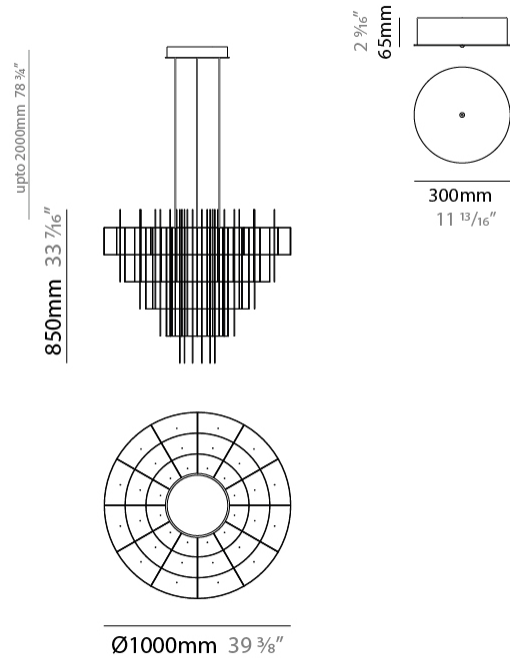

SPY 100 SUSPENSION

D101886-

base number	LED	Color	Finish
	Dimming	Temperature	Options

1. To build a product code in our configurator select the specify button on the base model # product page
2. To build a manual product code on this datasheet choose from the options listed below in blue font and add the suffix to the base model #

GENERAL

Series: Spy
Subseries: Spy 100
Brand: Quasar
Division: Design
Mounting Type: Suspension
Mounting Location: Ceiling
Subcategory: Ambient

PHYSICAL

Shape: Abstract
Diameter (mm): 1000
Diameter (in): 39 ³/₈
Height (mm): 850
Height (in): 33 ⁷/₁₆
Max. Overall Height (mm): 2850
Max. Overall Height (in): 112 ³/₁₆
Light Distribution: Omnidirectional
Weight (kg): 6
Weight (lbs): 13.23
Fixture Finish: NIC / BRA / BBR
Fixture Material: Metal
Cable Details: 2000mm Cable
Upon Request: Custom Sizes

ELECTRICAL

Lamp Type: LED
Input Wattage (W): 64
Dimming: Non-Dimming / Phase Dimming (120vac Only)
Driver Included: Yes
Driver Location: Integrated
Driver Type: Constant Voltage - 120/277Vac
Driver Class: Class 2
Input Voltage (V): 120 - 277
Output Voltage (V): 12
Upon Request: (Not included - see components) Integral: 0-10Vdc dimming

LED

Number of LEDs: 168
Color Temperature (°K): 2400 / 2800
Max. Delivered Lumen (lm): 5040 (2800K)
CRI: >90 CRI
Lamp Life (hrs): 50000

OPTICAL

RATINGS AND CERTIFICATIONS

Certified By: Certified for North American Standards
IP rating: IP20